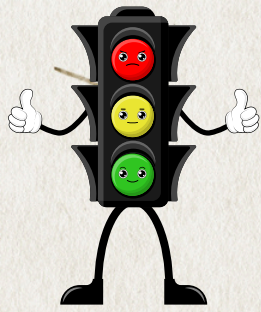

MY SAFE ROAD COMPANION

MY SAFE ROAD COMPANION

NO:12

ROADSAFETYCULTURES

Guiding Surface

Detectable Warning Surface

My Safe Road Companion! What do the lines on the ground mean?

These yellow bumpy paths help our friends who cannot see to walk safely.

MY SAFE ROAD COMPANION

NO:12

ROADSAFETYCULTURES

People in wheelchairs always go first.

This elevator is a hero for people in wheelchairs.

MY SAFE ROAD COMPANION

NO:12

ROADSAFETYCULTURES

Why is there a ramp next to the stairs?

It is made for people in wheelchairs.

MY SAFE ROAD COMPANION

NO:12

ROADSAFETYCULTURES

Yes, we must never park here.

Did you see the blue sign?
This spot is only for drivers with disabilities.