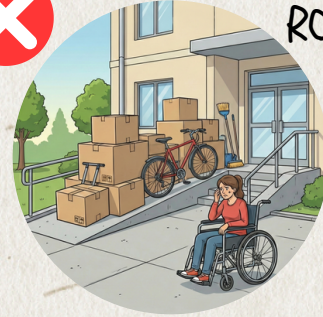

MY SAFE ROAD COMPANION

MY SAFE ROAD COMPANION

NO:12

ROADSAFETYCULTURES

Guiding Surface

Detectable Warning Surface

My Safe Road Companion! What do the lines on the ground mean?

These yellow bumpy paths help our friends who cannot see to walk safely.

MY SAFE ROAD COMPANION

NO:12

ROADSAFETYCULTURES

People in wheelchairs always go first.

This elevator is a hero for people in wheelchairs.

MY SAFE ROAD COMPANION

NO:12

ROADSAFETYCULTURES

Why is there a ramp next to the stairs?

It is made for people in wheelchairs.

MY SAFE ROAD COMPANION

NO:12

ROADSAFETYCULTURES

Yes, we must never park here.

Did you see the blue sign?
This spot is only for drivers with disabilities.

MY SAFE ROAD COMPANION

NO:12

ROADSAFETYCULTURES