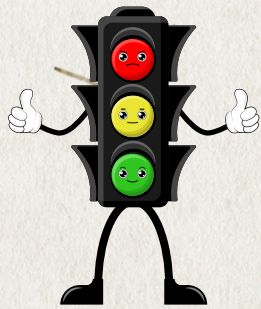

MY SAFE ROAD COMPANION

MY SAFE ROAD COMPANION

NO:12

ROADSAFETYCULTURES

Guiding Surface

Detectable Warning Surface

My Safe Road Companion! What do the lines on the ground mean?

These yellow bumpy paths help our friends who cannot see to walk safely.

MY SAFE ROAD COMPANION

NO:12

ROADSAFETYCULTURES

People in wheelchairs always go first.

This elevator is a hero for people in wheelchairs.

MY SAFE ROAD COMPANION

NO:12

ROADSAFETYCULTURES

Why is there a ramp next to the stairs?

It is made for people in wheelchairs.

MY SAFE ROAD COMPANION

NO:12

ROADSAFETYCULTURES

Yes, we must never park here.

Did you see the blue sign?
This spot is only for drivers with disabilities.