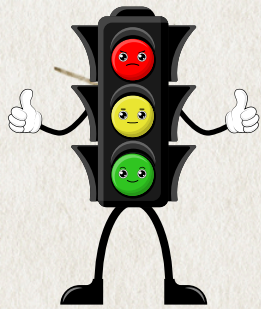

MY SAFE ROAD COMPANION

NO:12

ROADSAFETYCULTURES

People in wheelchairs always go first.

This elevator is a hero for people in wheelchairs.

MY SAFE ROAD COMPANION

NO:12

ROADSAFETYCULTURES

Why is there a ramp next to the stairs?

It is made for people in wheelchairs.

MY SAFE ROAD COMPANION

NO:12

ROADSAFETYCULTURES

Yes, we must never park here.

Did you see the blue sign?
This spot is only for drivers with disabilities.