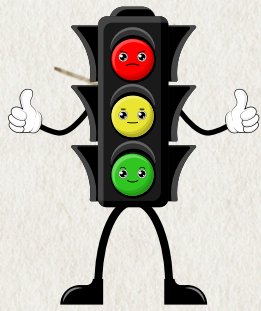

MY SAFE ROAD COMPANION

MY SAFE ROAD COMPANION

NO:12

ROADSAFETYCULTURES

Guiding Surface

Detectable Warning Surface

My Safe Road Companion! What do the lines on the ground mean?

These yellow bumpy paths help our friends who cannot see to walk safely.

MY SAFE ROAD COMPANION

NO:12

ROADSAFETYCULTURES

People in wheelchairs always go first.

This elevator is a hero for people in wheelchairs.

MY SAFE ROAD COMPANION

NO:12

ROADSAFETYCULTURES

Why is there a ramp next to the stairs?

It is made for people in wheelchairs.

MY SAFE ROAD COMPANION

NO:12

ROADSAFETYCULTURES

Yes, we must never park here.

Did you see the blue sign?
This spot is only for drivers with disabilities.